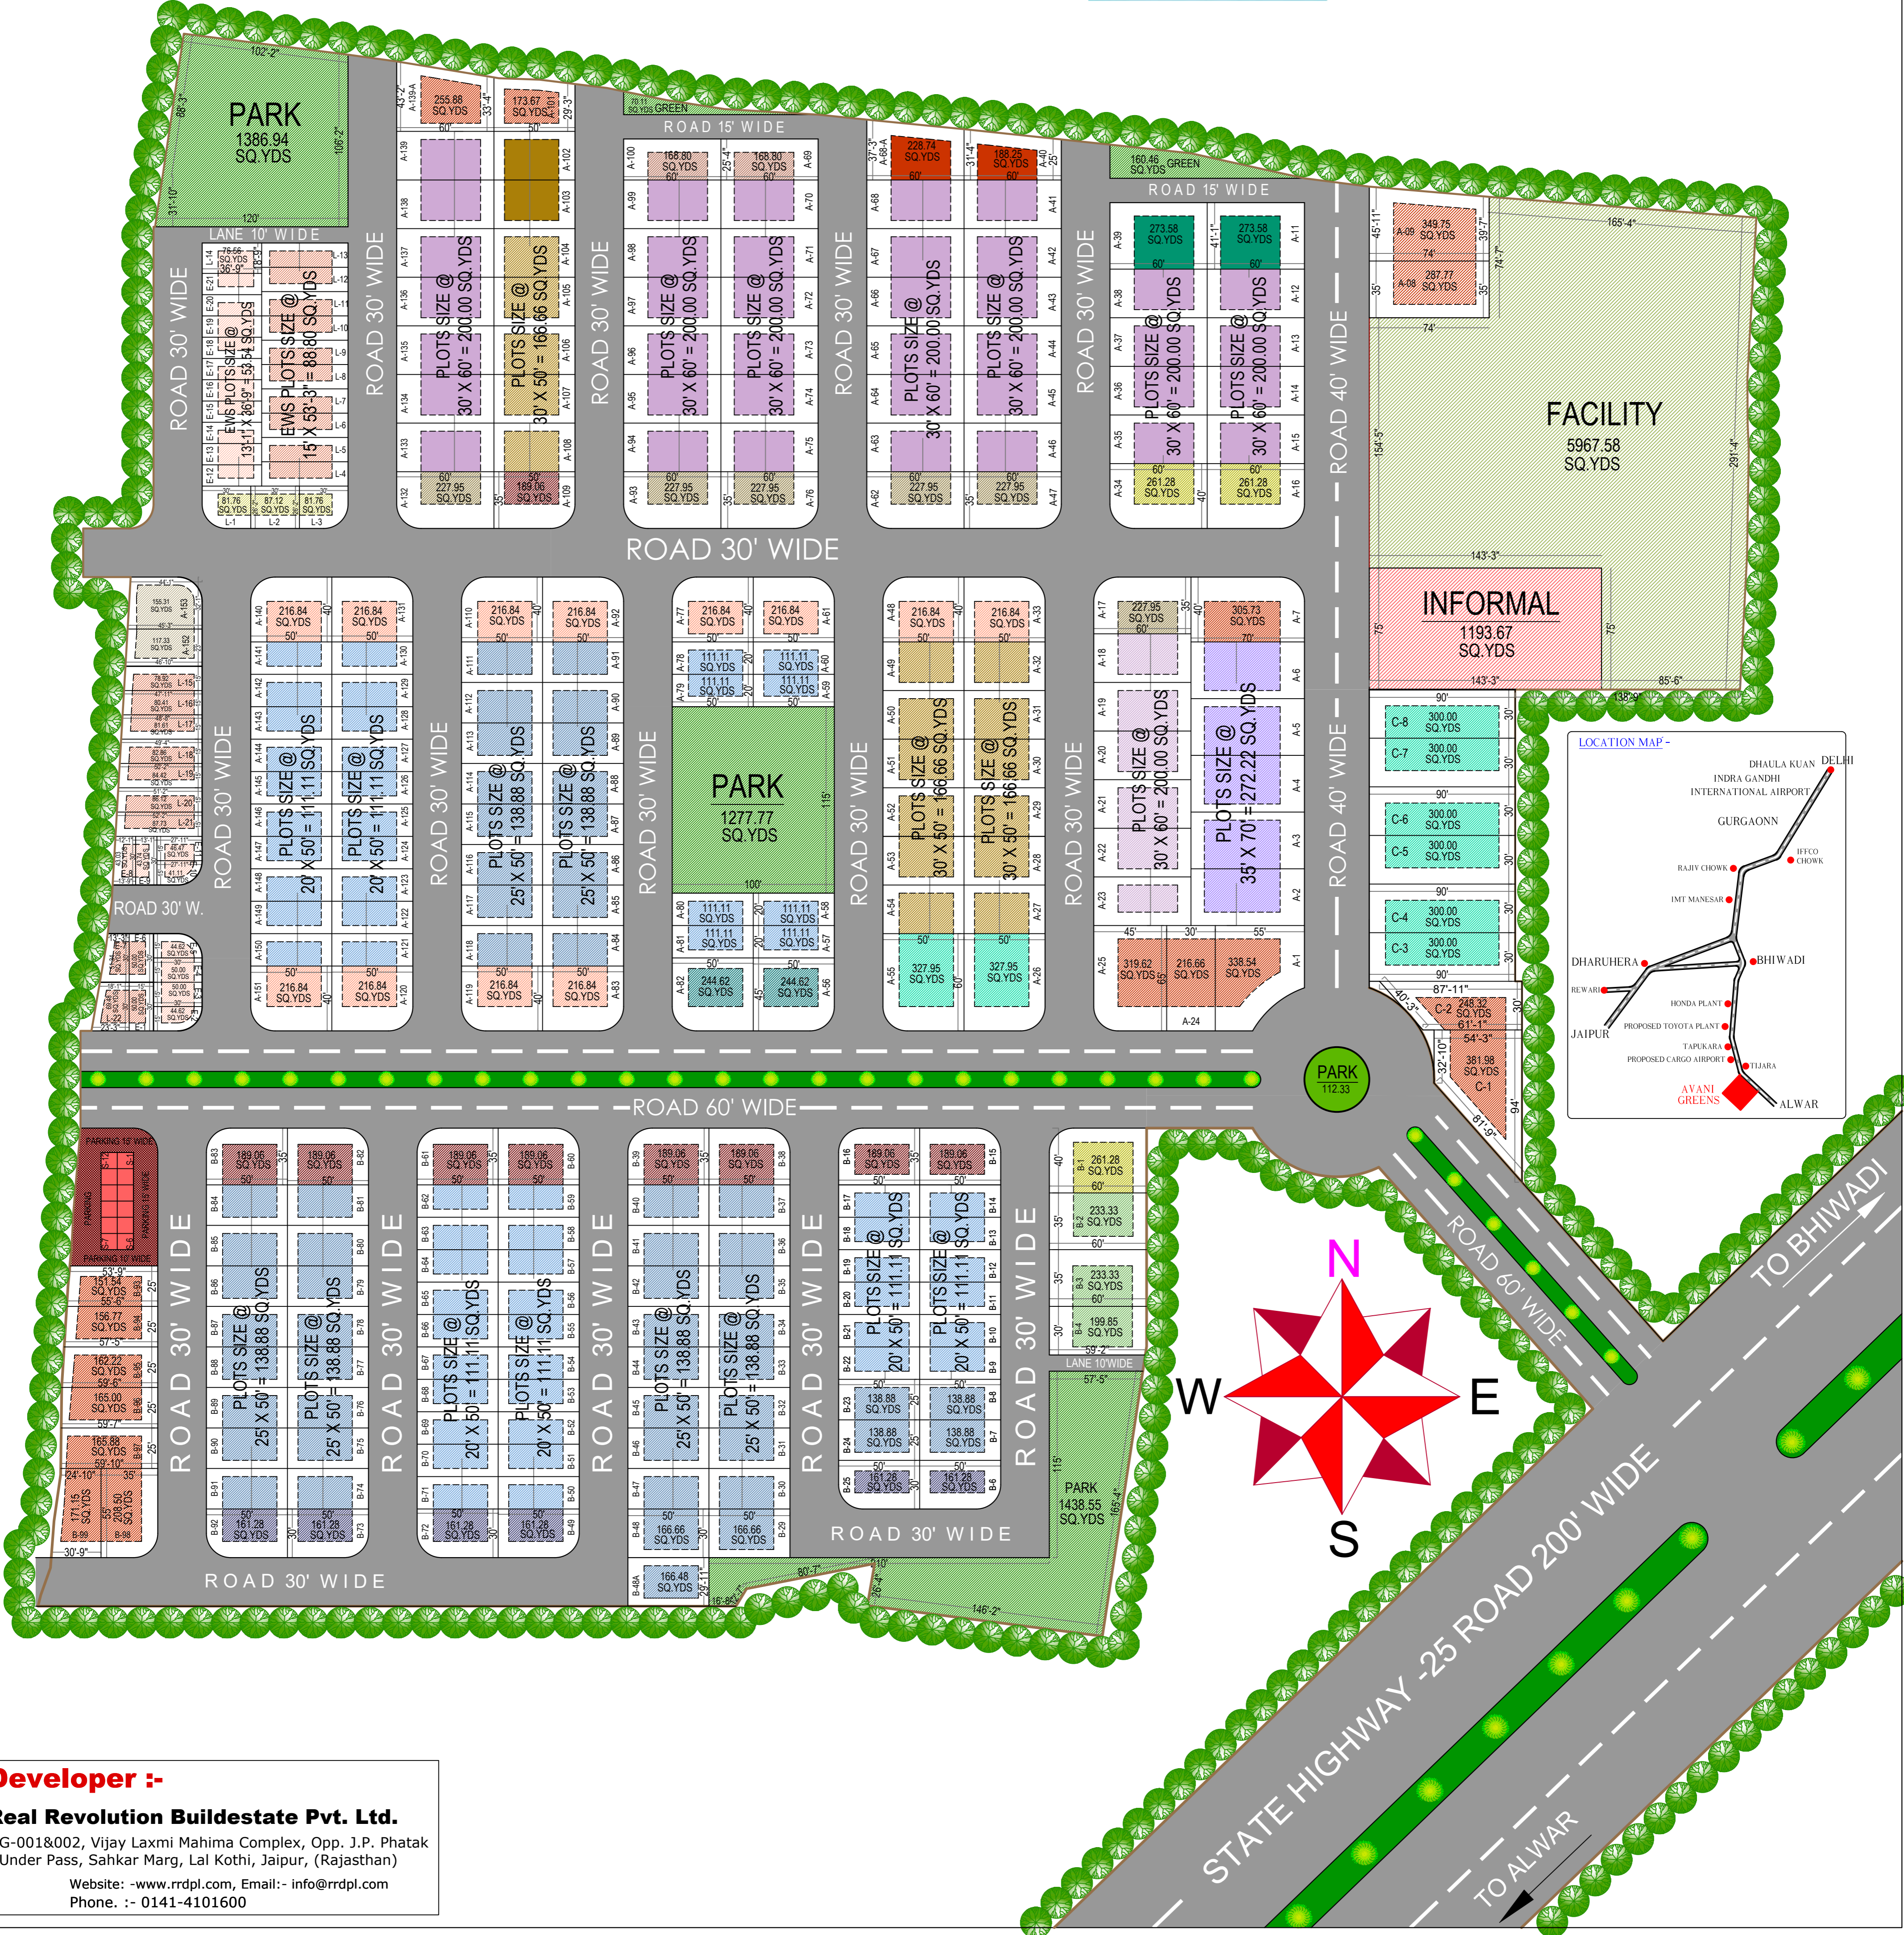

PROPOSED LAY OUT PLAN OF
AT VILLAGE SHAHBAD TEH. TIJARA
SH- 25 MAIN ALWAR -BHIWADI BYE-PASS (RAJ.)

Developed By:-

Developer :-
Real Revolution Buildestate Pvt. Ltd.
 G-001&002, Vijay Laxmi Mahima Complex, Opp. J.P. Phatak Under Pass, Sahkar Marg, Lal Kothi, Jaipur, (Rajasthan)
 Website: -www.rrdpl.com, Email:- info@rrdpl.com
 Phone. :- 0141-4101600